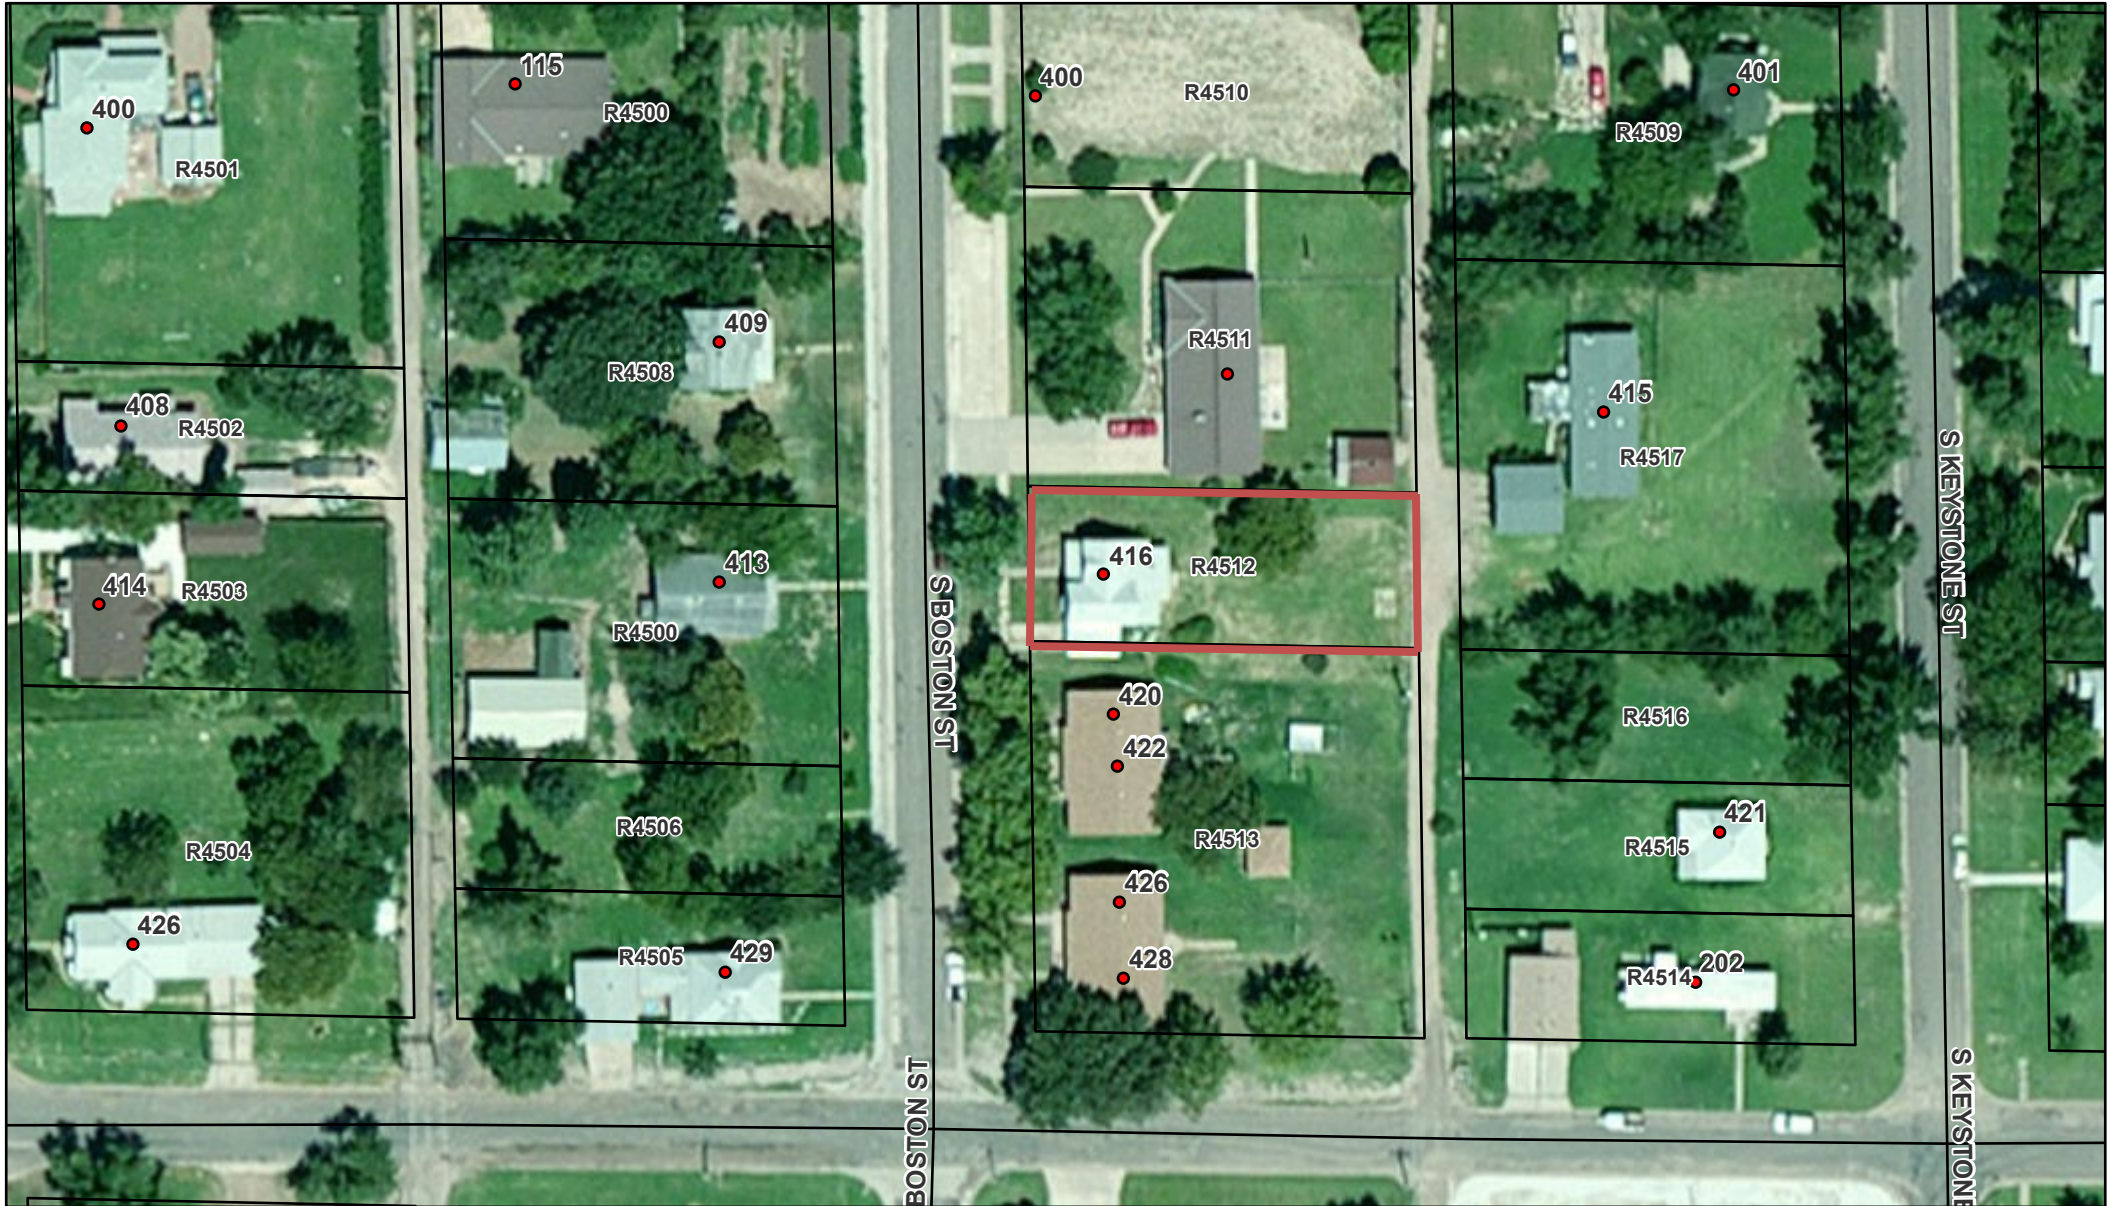

416 S Boston

5/23/2020, 10:59:36 AM

- Parcels
- RoadCenterline
- AddressPoints
- Municipal Boundary

Source: Esri, DigitalGlobe, GeoEye, Earthstar Geographics, CNES/Airbus DS, USDA, USGS, AeroGRID, IGN, and the GIS User Community