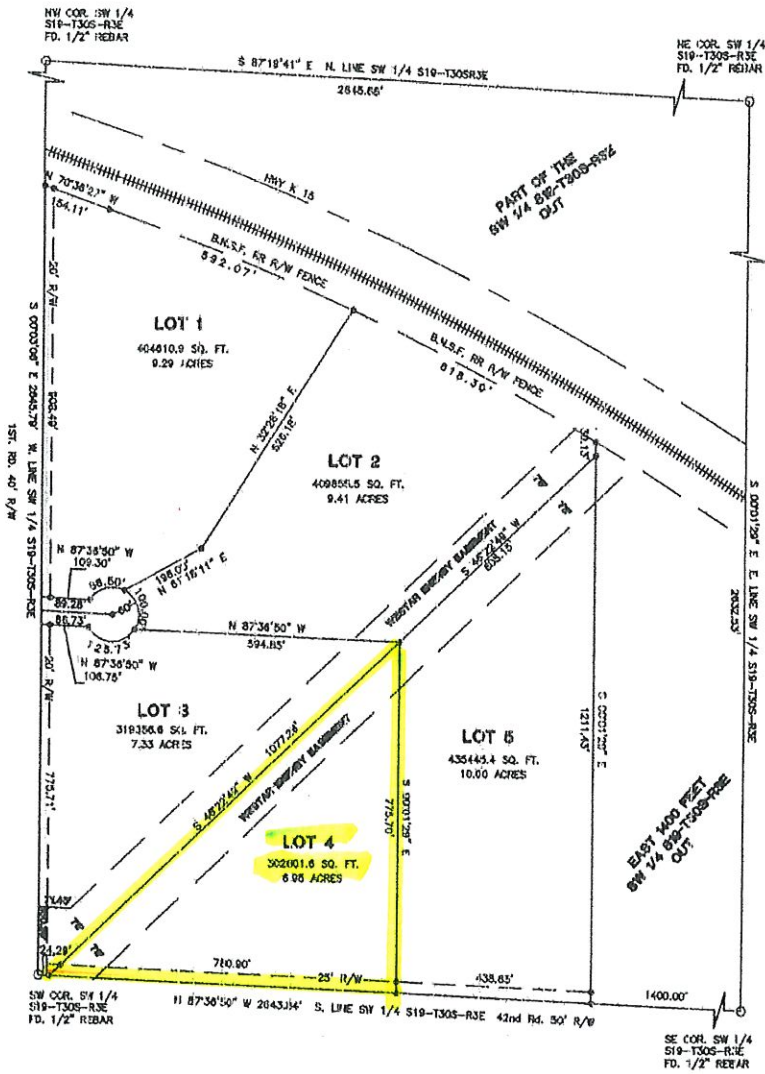

HILL TOP SUBDIVISION

A part of the Southwest Quarter of Section 19, Township 30 South, Range 3 East of the 6th P.M., Cowley County, Kansas.

- 1/2" REBAR AND CULLUM
CAP # 599 SET
- MONUMENT FD.

LOCATION MAP